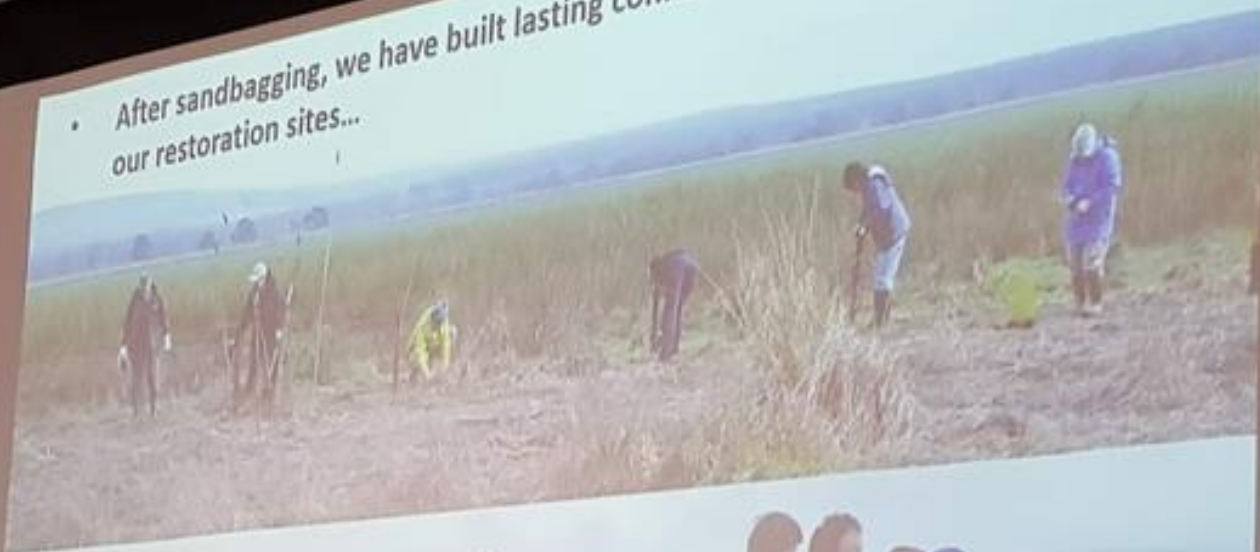

Photo Album

Winton Wetlands

CONNECTING PEOPLE WITH NATURE

- 2019 SCIENCE FORUM -

Mokoan Hub & Cafe
652 Lake Mokoan Road
Chesney Vale
15-16 August 2019

- After sandbagging, we have built lasting connections between people and our restoration sites...

For example: revegetation